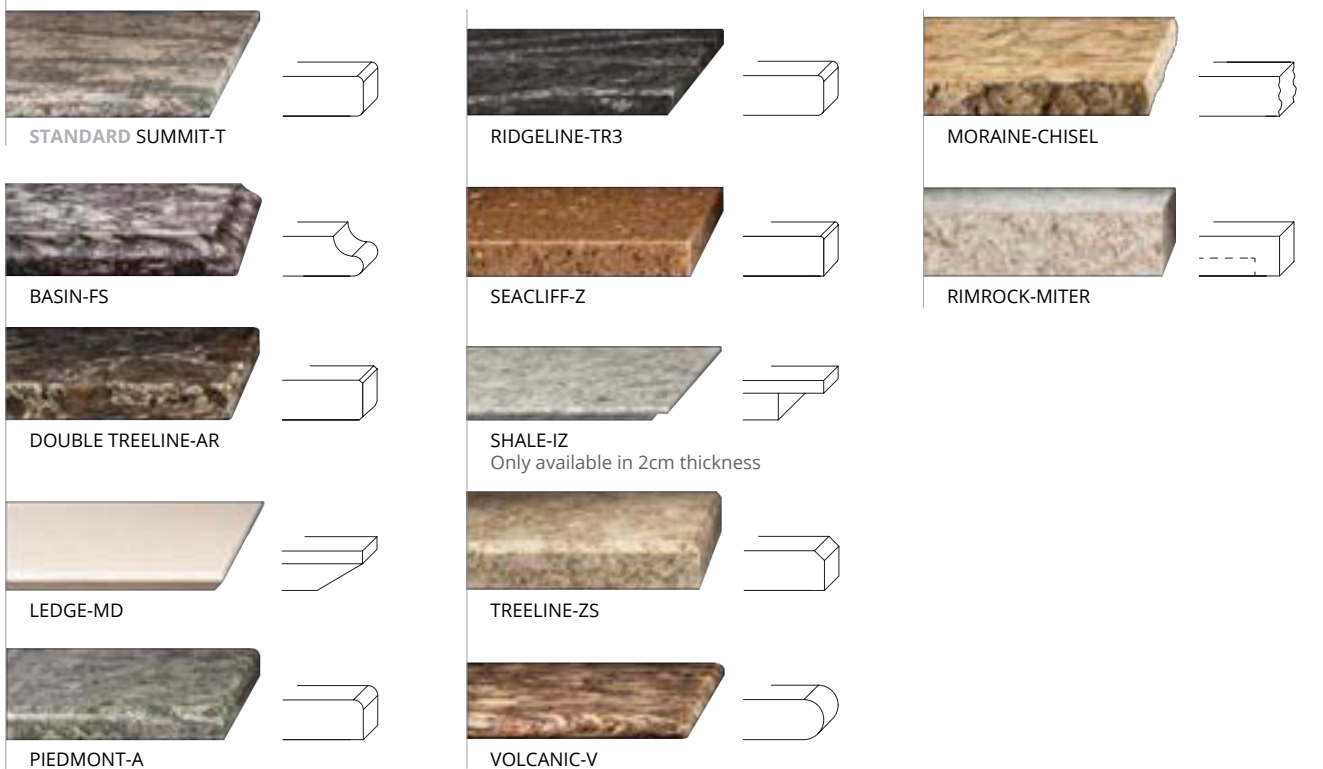

COLORS

UPGRADE

GROUP 3 (CONTINUED)

GROUP 4

EDGE OPTIONS

Standard thickness is 3cm.

UPCHARGE

Colors shown may vary from actual application due to uncontrollable factors such as lighting and monitor settings.