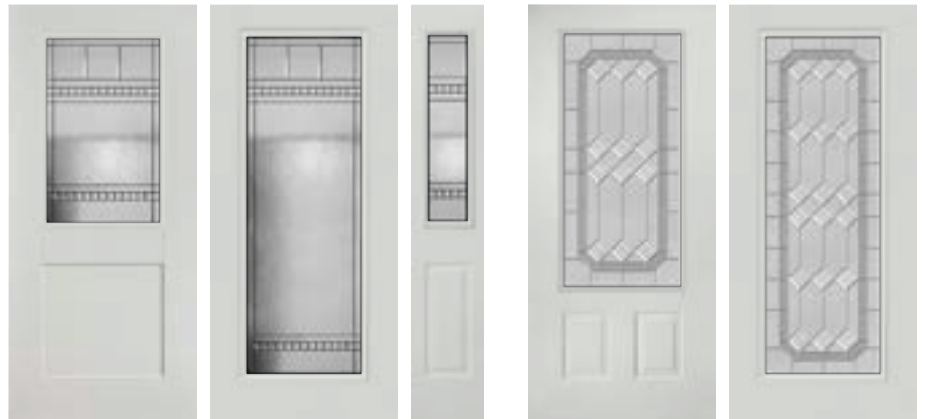

TRADITIONAL STYLE

S984F-BRO (flat)
S984-BRO (raised)
Brownstone Glass
Patina caming

S686-BRO
Brownstone Glass
Patina caming

S692-BRO
Sidelite
Brownstone
Glass

S607-OXF
Oxford Glass
Nickel caming

S686-OXF
Oxford Glass
Nickel caming

Colors shown may vary from actual application due to uncontrollable factors such as lighting and monitor settings.