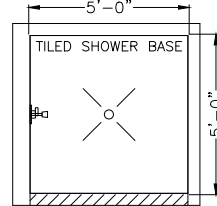

5' x 5' Tiled Shower Base or KOHLER ARCHER 60" x 60" Acrylic Shower Base