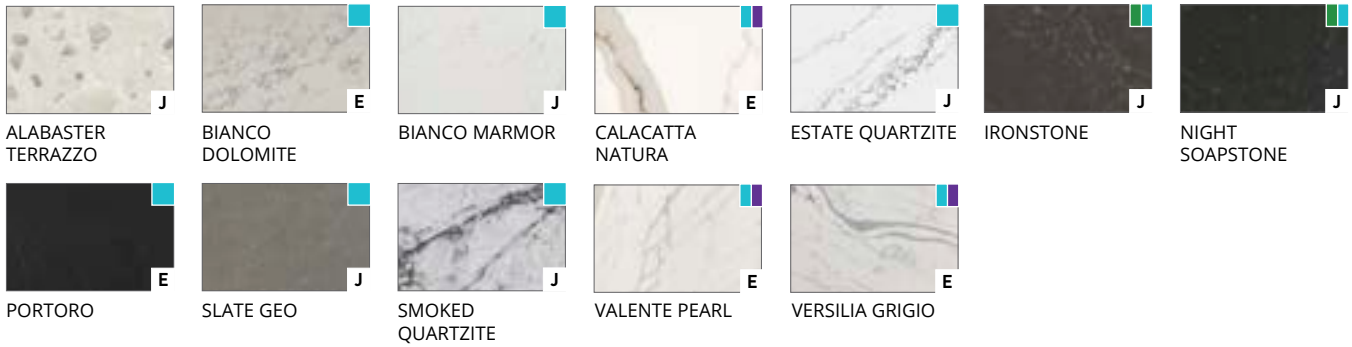

GROUP 4

EDGE OPTIONS

Standard thickness is 3cm.