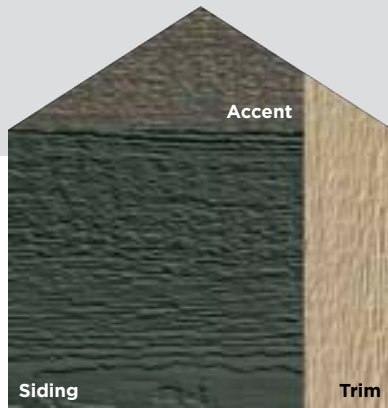

COLOR MADE EASY

Choose a color palette that fits your personal style. Use these color combinations to guide you through the color selection process or to inspire your own exterior palette.

Visit diamondkotesiding.com/color-studio to view over 30 expertly designed color palettes!

▲ Emerald Siding, Bedrock Accent, & Sand Trim