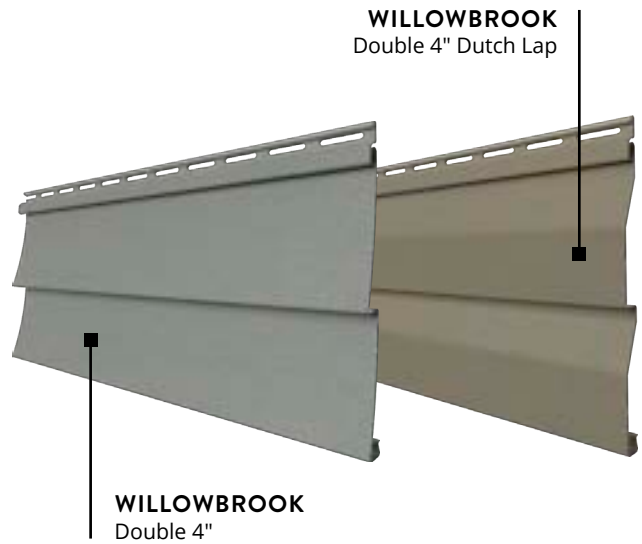

STANDARD

LIFESTYLE COLLECTION COLORS

Double 4" and Non-Stock Double 4" Dutch Lap.

UPGRADE

SIGNATURE COLLECTION COLORS

Double 4" and Non-Stock Double 4" Dutch Lap.

SIDING FOR CAVALIER SERIES

Colors shown may vary from actual application due to uncontrollable factors such as lighting and monitor settings.