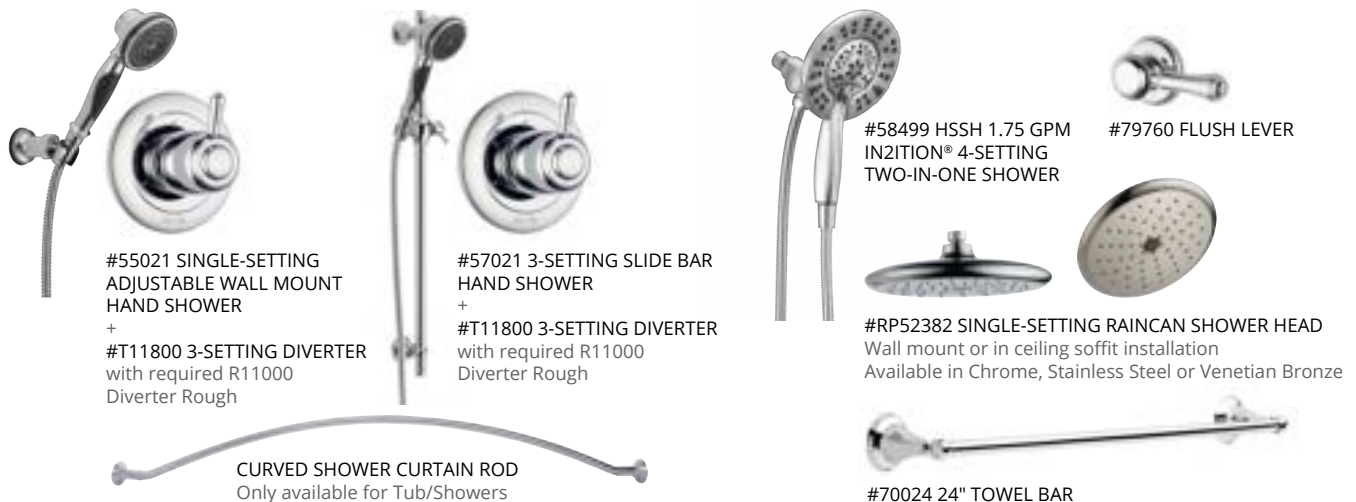

Only available in Stainless Steel.

The Deluxe Bath Package matches the Full Bath Package, except there are two Sink Faucets and the Tub/Shower Faucet is replaced with a Shower Faucet and Roman Tub Faucet.

#T2705
ROMAN TUB FAUCET

#T13220
BATH SHOWER FAUCET

BATHROOM FAUCETS & COORDINATES

Available in Chrome and Stainless Steel.

#55021 SINGLE-SETTING
ADJUSTABLE WALL MOUNT
HAND SHOWER
+
#T11800 3-SETTING DIVERTER
with required R11000
Diverter Rough