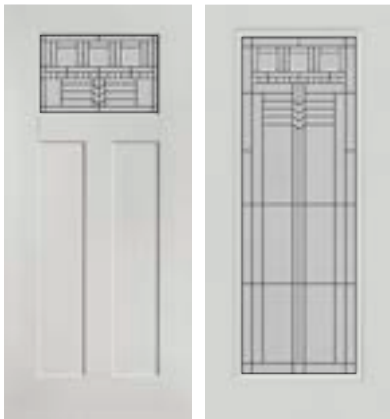

CRAFTSMAN STYLE (CONT.)

S866F-HRT (flat)
S866-HRT (raised)
Heartland Glass
Patina caming

S686-HRT
Heartland Glass
Patina caming