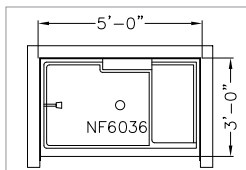

3' x 5' Tiled Shower Base or AKER ICON 6036 AcrylX™ Shower Base (ex. below)

AKER NF 6036 AcrylX™ Alcove Shower Base 3' x 5' x 24" Integral Seat (ex. above)

3'-6" x 5' Tiled Shower Base or AKER ICON 6042 AcrylX™ Shower Base