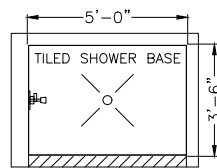

3' x 5' Tiled Shower Base or AKER ICON 6036 AcrylX™ Shower Base (ex. below)

AKER NF 6036 AcrylX™ Alcove Shower Base 3' x 5' x 24" Integral Seat (ex. above)

3'-6" x 5' Tiled Shower Base or AKER ICON 6042 AcrylX™ Shower Base