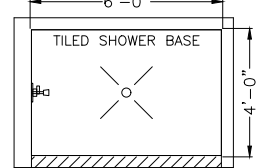

4' x 6' Tiled Shower Base or AKER ICON 7248 AcrylX™ Shower Base

NOTES

- Roll-in style (curb-less) tiled shower base limited availability.
- Optional doors will be clear glass with chrome trim unless specified otherwise. Stainless, venetian bronze or black door trim are available upgrades.
- Optional grab bars available in stainless, bronze or black finish.
- Please see Floor Coverings and Kitchen Misc. for tile options.

TOILETS — MANSFIELD®

Alto 1.6 gpf/6.0 lpf low water consumption.