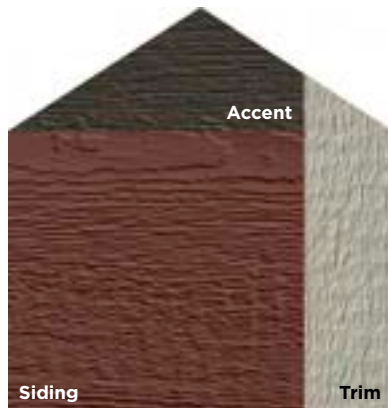

DUOBLEND PREMIUM COLORS

Versatile, natural colors that complement the latest in exterior design for modern homes or cabins in the woods.

						
DENALI	BEDROCK	ELKHORN	DUNE	HONEYCOMB	CHESTNUT	CANYON

Colors shown may vary from actual application due to uncontrollable factors such as lighting and monitor settings.

▲ Emerald Siding, Bedrock Accent, & Sand Trim

▲ Coffee Siding, Elkhorn Accent, & Light Gray Trim

▲ Canyon Siding, Umber Accent, & Oyster Shell Trim

▲ Bordeaux Siding, Coffee Accent, & Clay Trim

▲ Cascade Siding, Graphite Accent, & Glacier Fog Trim