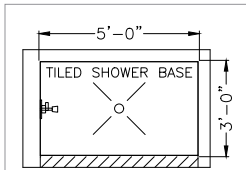

3' x 5' Tiled Shower Base or AKER ICON 6036 AcrylX™ Shower Base (ex. below)

AKER NF 6036 AcrylX™ Alcove Shower Base 3' x 5' x 24" Integral Seat (ex. above)

3'-6" x 5' Tiled Shower Base or AKER ICON 6042 AcrylX™ Shower Base