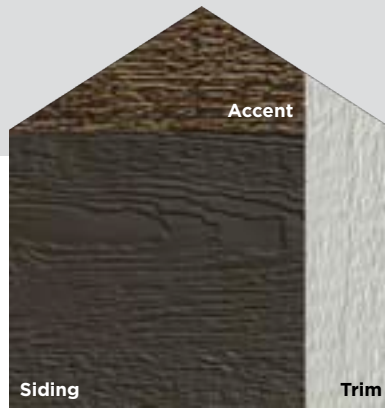

▲ Coffee Siding, Elkhorn Accent, & Light Gray Trim