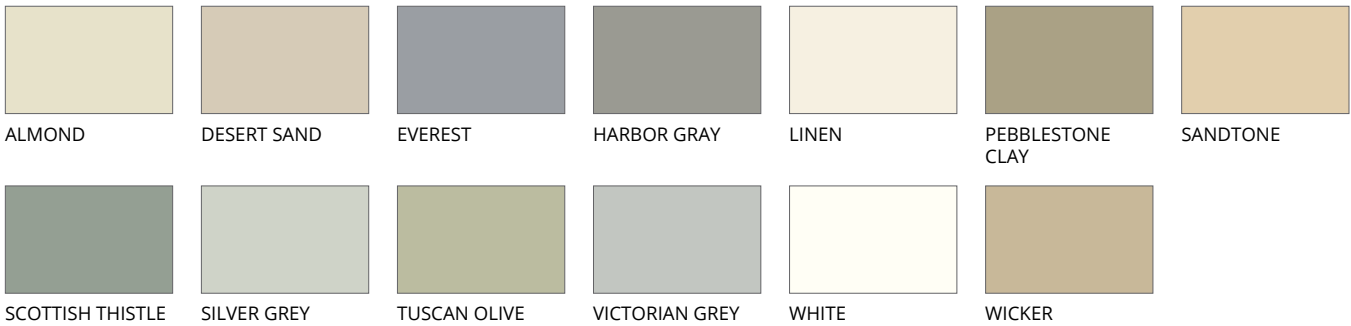

STANDARD

LIFESTYLE COLLECTION COLORS

Double 4" and Non-Stock Double 4" Dutch Lap.

UPGRADE

SIGNATURE COLLECTION COLORS

Double 4" and Non-Stock Double 4" Dutch Lap.

SIDING FOR CAVALIER SERIES

Colors shown may vary from actual application due to uncontrollable factors such as lighting and monitor settings.

Ply Gem®

QUEST VINYL SIDING

EXTERIOR ITEMS

SIDING FOR ALL HOME SERIES

UPGRADE

CLASSIC/LIGHT COLOR OPTIONS

Double 4"

PREMIUM DEEP COLOR OPTIONS

Double 4"

QUEST
Double 4"

PREMIUM CEDAR COLOR OPTIONS

Double 4"

Colors shown may vary from actual application due to uncontrollable factors such as lighting and monitor settings.

UPGRADE

LIFESTYLE COLLECTION COLORS

DUOBLEND PREMIUM COLORS

Versatile, natural colors that complement the latest in exterior design for modern homes or cabins in the woods.

						
DENALI	BEDROCK	ELKHORN	DUNE	HONEYCOMB	CHESTNUT	CANYON

Colors shown may vary from actual application due to uncontrollable factors such as lighting and monitor settings.