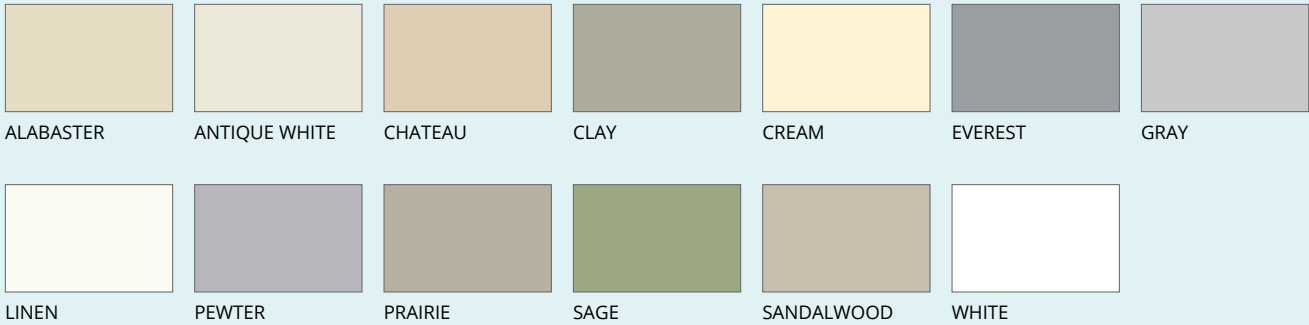

STANDARD

LIFESTYLE COLLECTION COLORS

Double 4" and Non-Stock Double 4" Dutch Lap.

UPGRADE

SIGNATURE COLLECTION COLORS

Double 4" and Non-Stock Double 4" Dutch Lap.

Colors shown may vary from actual application due to uncontrollable factors such as lighting and monitor settings.

STANDARD

LIFESTYLE COLLECTION COLORS

Double 4" and Non-Stock Double 4" Dutch Lap.

UPGRADE

SIGNATURE COLLECTION COLORS

Double 4" and Non-Stock Double 4" Dutch Lap.

SIDING FOR CAVALIER SERIES

Colors shown may vary from actual application due to uncontrollable factors such as lighting and monitor settings.