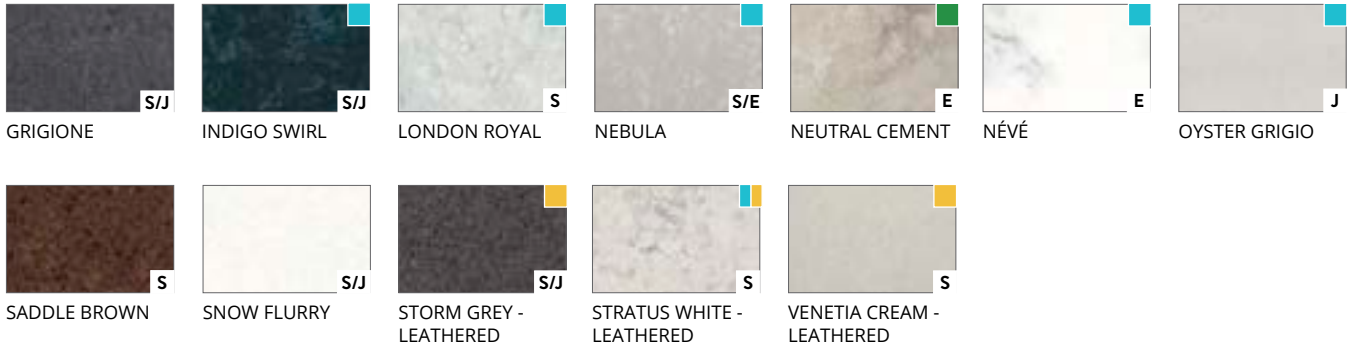

UPGRADE

GROUP 3 (CONTINUED)