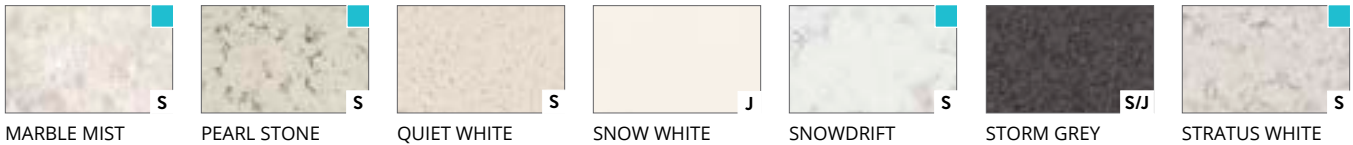

CORIAN QUARTZ COUNTERTOPS

FOR ALL HOME SERIES

CORIAN QUARTZ BENEFITS

- 10 year installed/transerable warranty
- Nonporous and stain resistant
- Easy to clean

Slab Sizes:

- **S** - Standard 63" x 120"
- **J** - Jumbo 65" x 130"
- **E** - Extended 63" x 126"

- Colors that contain direction and/or movement
- Bookmatch Slabs
- Leather Texture
- Matte Finish

UPGRADE

COLOR OPTIONS

GROUP 2

Colors shown may vary from actual application due to uncontrollable factors such as lighting and monitor settings.

COLORS