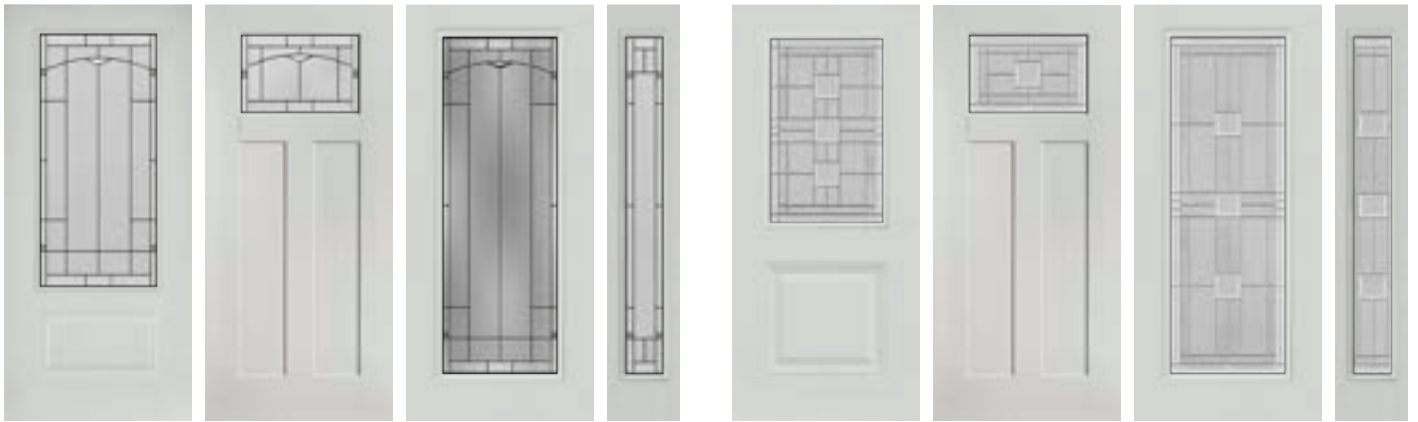

CRAFTSMAN STYLE

S606-TPZ
Topaz Glass
Patina caming

S866F-TPZ (flat)
S866-TPZ (raised)
Topaz Glass
Patina caming

S686-TPZ
Topaz Glass
Patina caming

S694-TPZ
Sidelite
Topaz Glass

S984-MNT (raised)
S984F-MNT (flat)
Monterey Glass
Patina or Satin Nickel
caming

S866F-MNT (flat)
S866-MNT (raised)
Monterey Glass
Patina or Satin Nickel
caming

S686-MNT
Monterey Glass
Patina or Satin Nickel
caming

S694-MNT
Sidelite
Monterey Glass